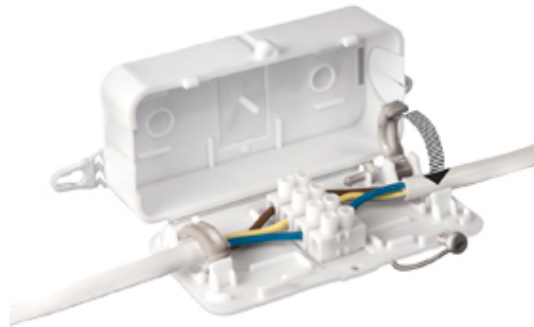

## DEBOX

DEBOX - This cable junction box is totally new to the market place and the registered design features many new innovative concepts to speed up product assembly without compromising quality. This safe, fast reliable potentially tool-less assembly is also supplied complete with 4 Pole 24amp, 4mm<sup>2</sup> connector block. It is capable of accommodating 2, 3 and 4 conductors in round or flat profile cable for ring main lighting. LED lighting or power.

### SPECIFICATION

<b>Number of Poles</b>	4
<b>Body Material</b>	Polypropylene
<b>Colour</b>	White
<b>Comments</b>	Please note that the unique features are coloured for display purposes only. The Debox and all features are white .